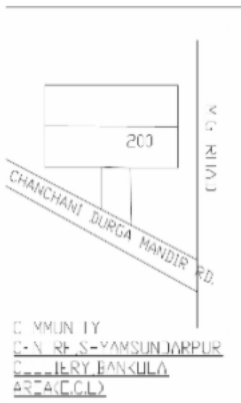

Nazri Naksha

Google Map View

Polling Station Building Front View

Polling Station Front View

Cad View

Key MAP View