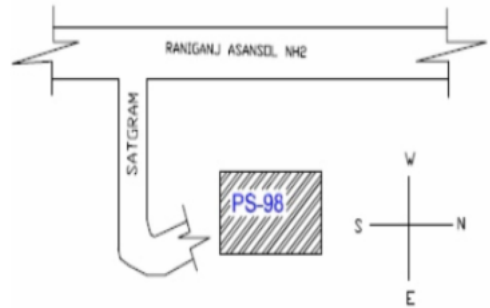

Key MAP View

KEY PLAN/SITE MAP