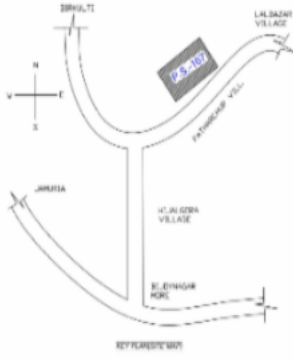

Nazri Naksha

Google Map View