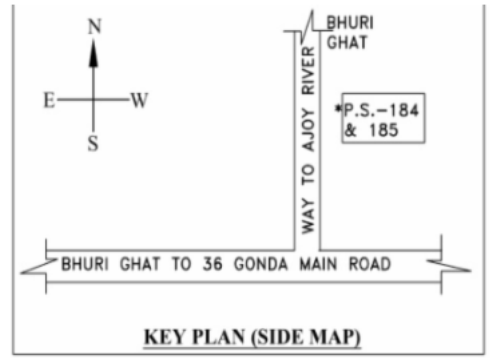

Key MAP View

POLLING STATION NUMBER: 184 & 185	NAME: BHURI F.P. SCHOOL
ROOM LENGTH: 12ft	BREADTH: 10 ft
NO OF DOOR: 02	NO OF WINDOWS: