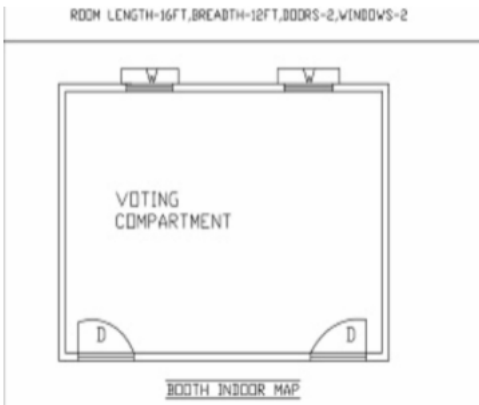

Nazri Naksha

Google Map View

Polling Station Building Front View

Polling Station Front View

Cad View

Key MAP View