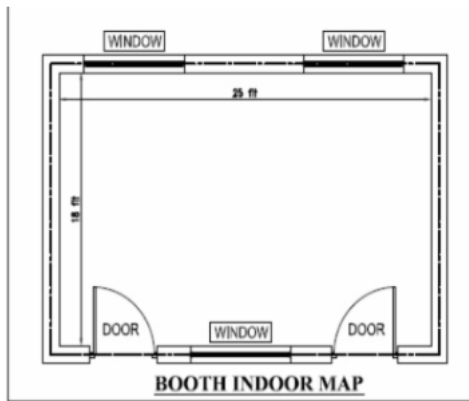

Nazri Naksha

Google Map View

Polling Station Building Front View

Polling Station Front View

Cad View

Key MAP View