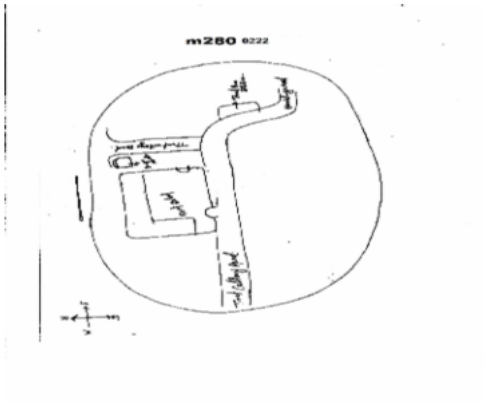

Polling Station Building Front View

Nazri Naksha