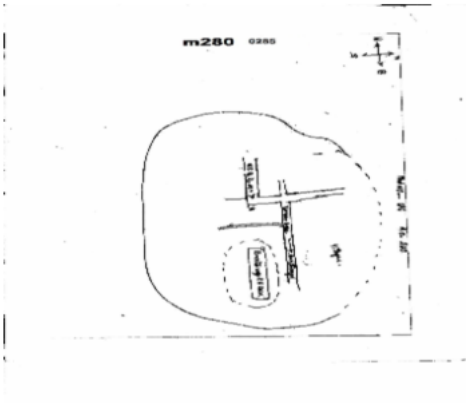

Polling Station Building Front View

Nazri Naksha