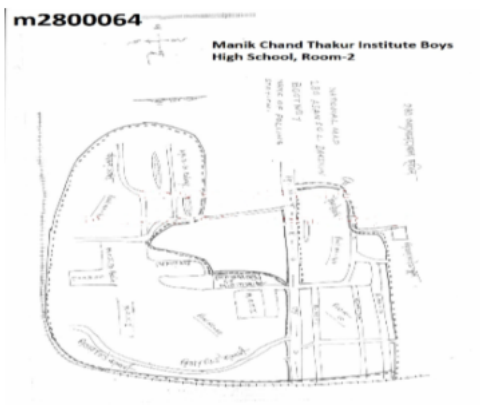

Nazri Naksha

Google Map View