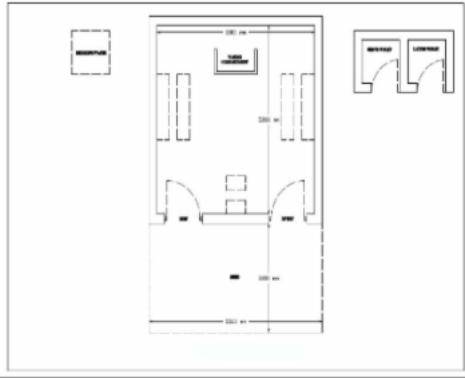

Nazri Naksha

Google Map View

Polling Station Building Front View

Polling Station Front View

Cad View

Key MAP View