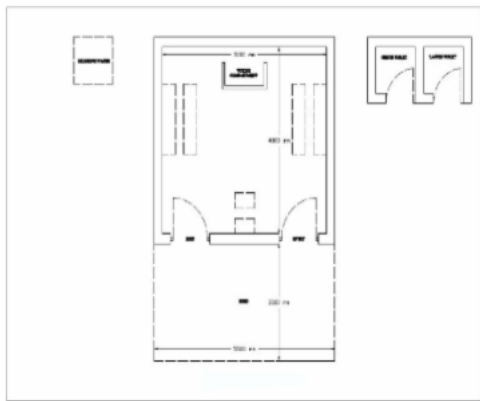

Nazri Naksha

Google Map View

Polling Station Building Front View

Polling Station Front View

Cad View

Key MAP View