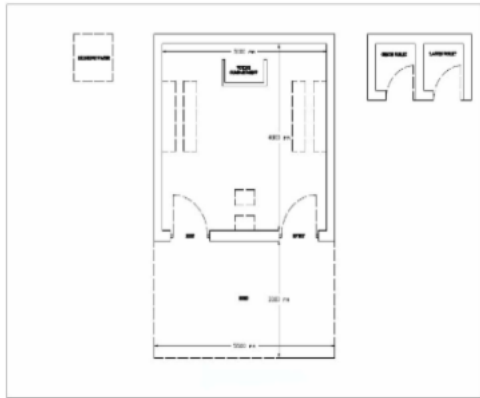

Nazri Naksha

Google Map View

Polling Station Building Front View

Polling Station Front View

Cad View

Key MAP View