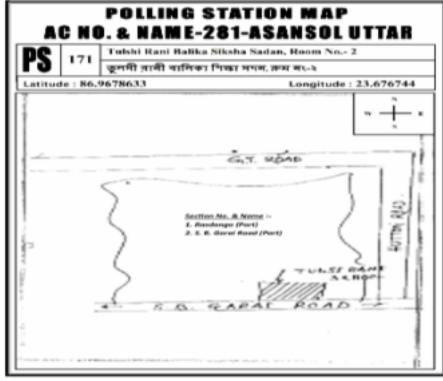

Nazri Naksha

Google Map View