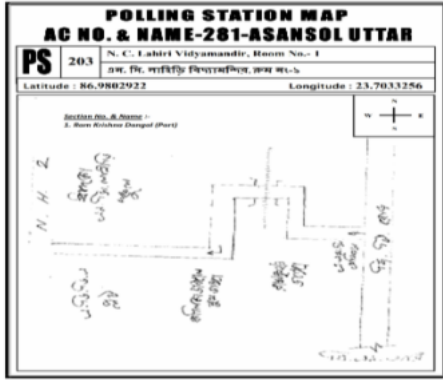

Nazri Naksha

Google Map View