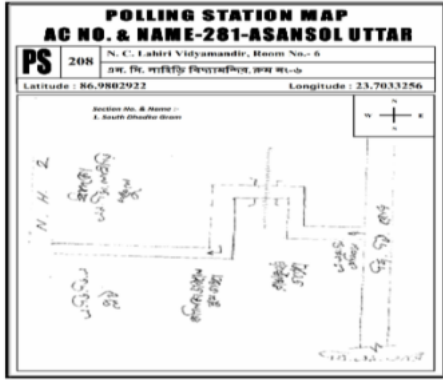

Nazri Naksha

Google Map View