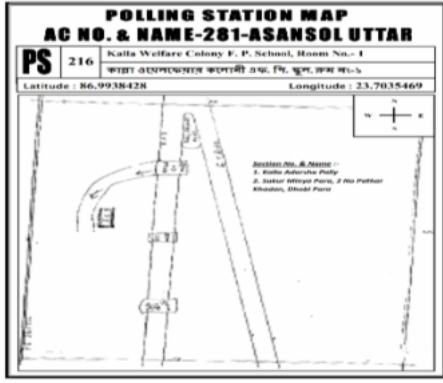

Nazri Naksha

Google Map View