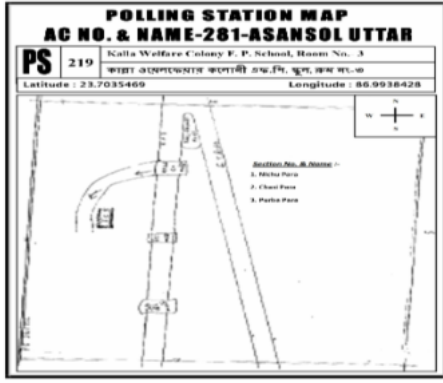

Nazri Naksha

Google Map View