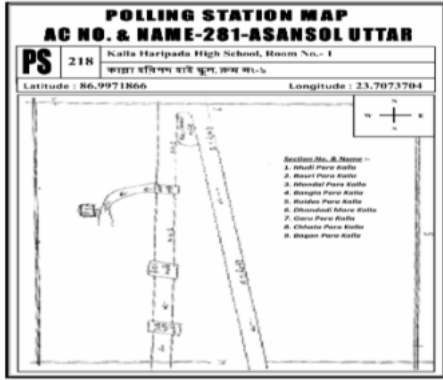

Nazri Naksha

Google Map View