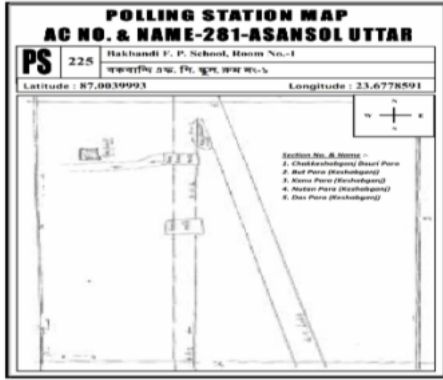

Nazri Naksha

Google Map View