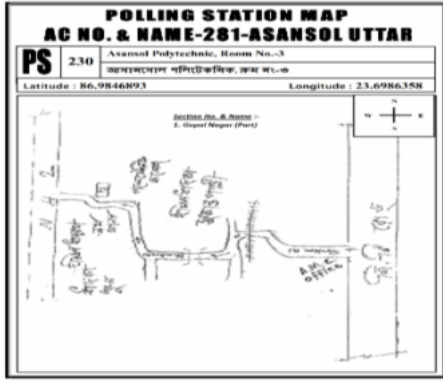

Nazri Naksha

Google Map View