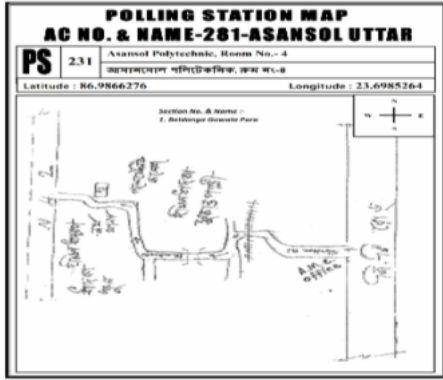

Nazri Naksha

Google Map View