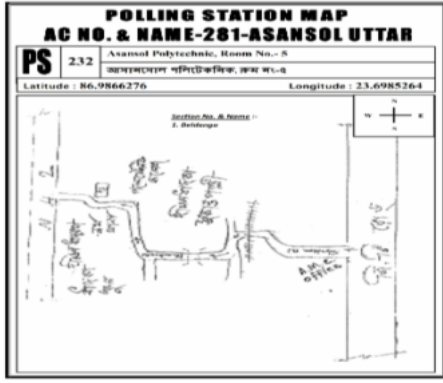

Nazri Naksha

Google Map View