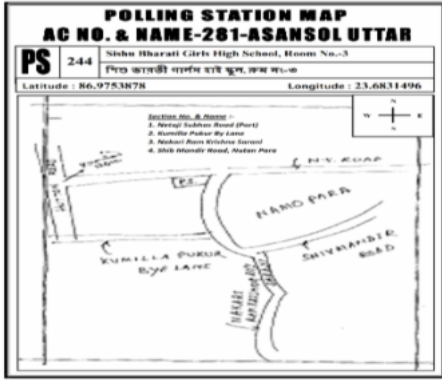

Nazri Naksha

Google Map View