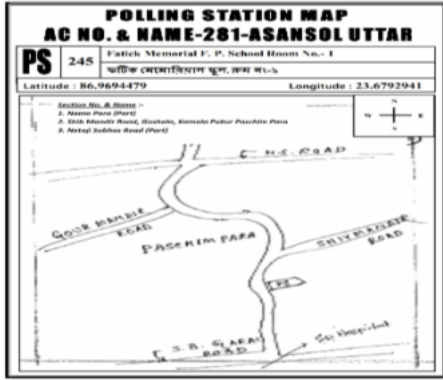

Nazri Naksha

Google Map View