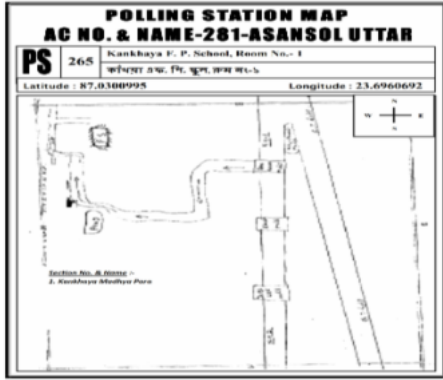

Nazri Naksha

Google Map View