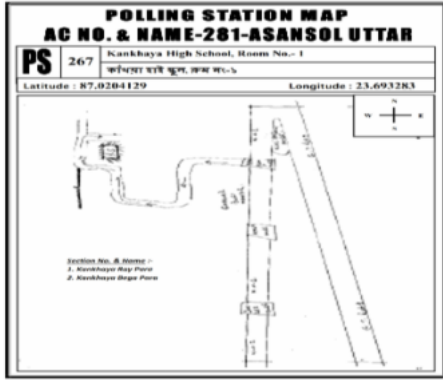

Nazri Naksha

Google Map View