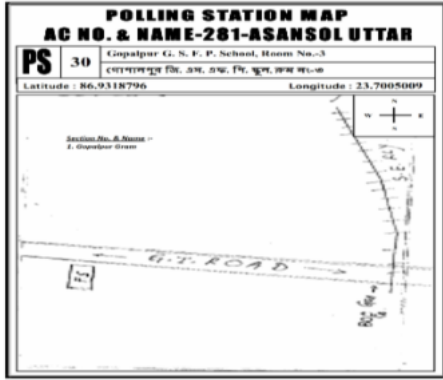

Nazri Naksha

Google Map View