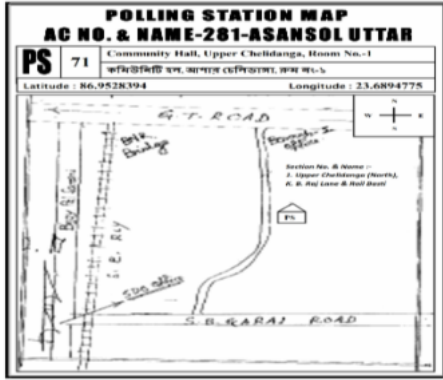

Nazri Naksha

Google Map View