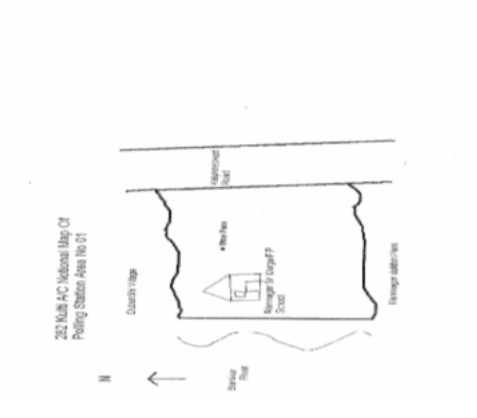

Nazri Naksha

Google Map View