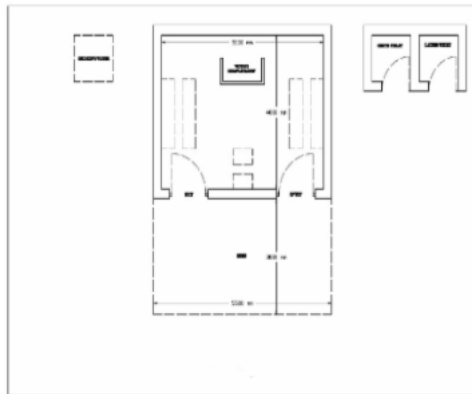

Nazri Naksha

Google Map View

Polling Station Building Front View

Polling Station Front View

Cad View

Key MAP View