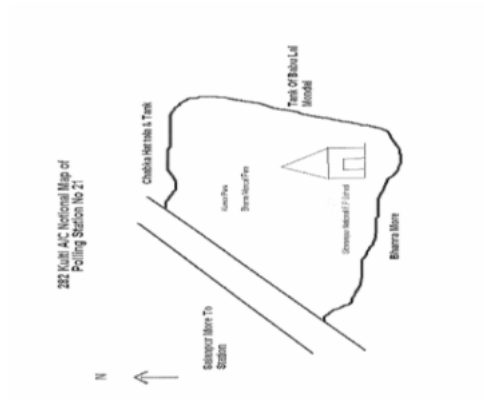

Nazri Naksha

Google Map View