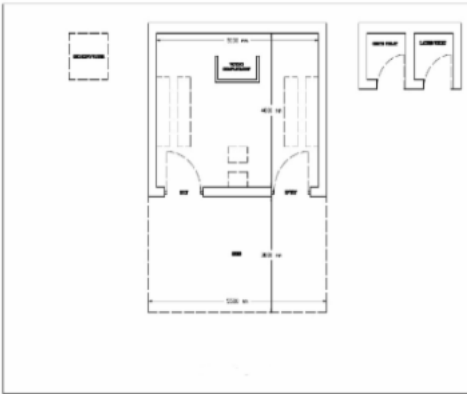

Nazri Naksha

Google Map View

Polling Station Building Front View

Polling Station Front View

Cad View

Key MAP View