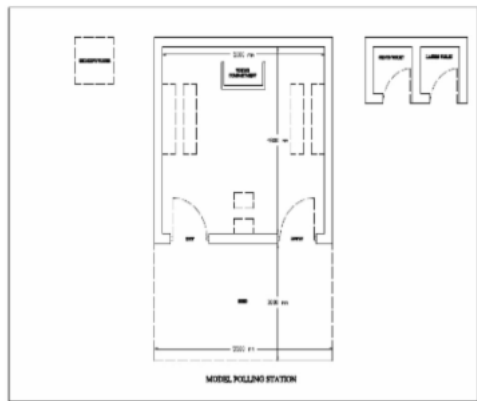

Nazri Naksha

Google Map View

Polling Station Building Front View

Polling Station Front View

Cad View

Key MAP View