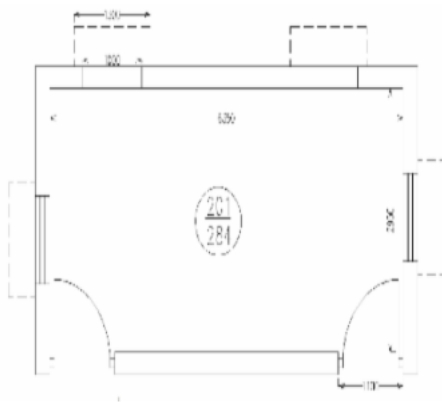

Nazri Naksha

Google Map View

Polling Station Building Front View

Polling Station Front View

Cad View

Key MAP View