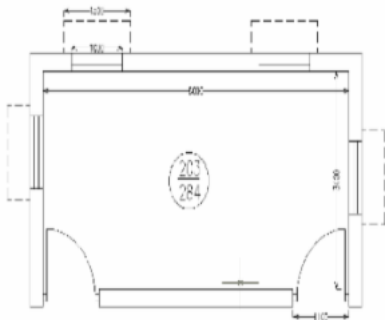

Nazri Naksha

Google Map View

Polling Station Building Front View

Polling Station Front View

Cad View

Key MAP View