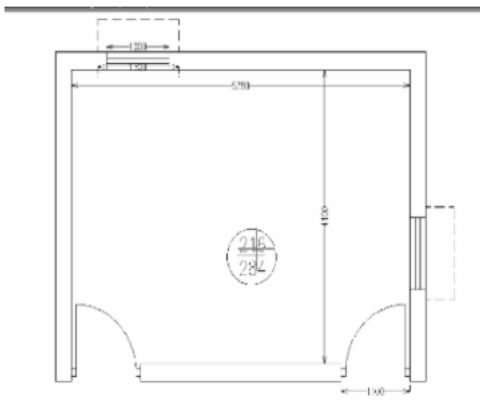

Nazri Naksha

Google Map View

Polling Station Building Front View

Polling Station Front View

Cad View

Key MAP View