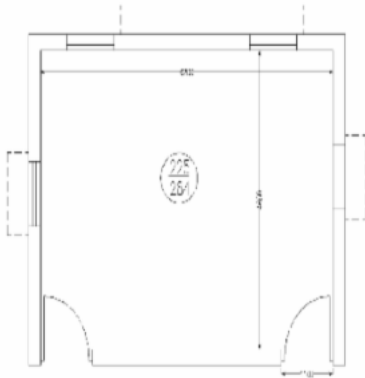

Nazri Naksha

Google Map View

Polling Station Building Front View

Polling Station Front View

Cad View

Key MAP View