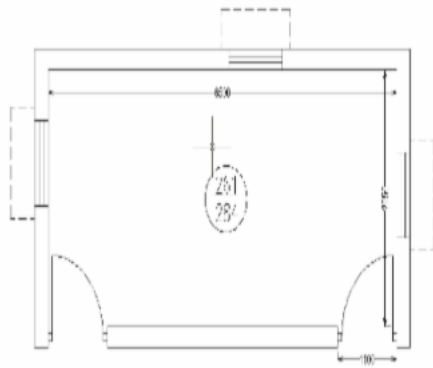

Nazri Naksha

Google Map View

Polling Station Building Front View

Polling Station Front View

Cad View

Key MAP View