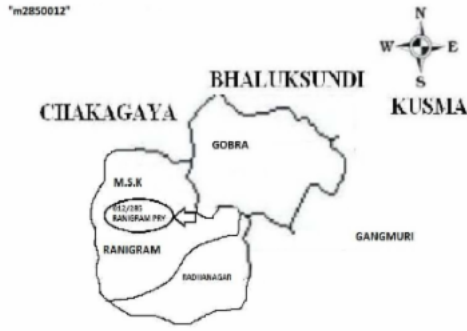

Nazri Naksha

Google Map View