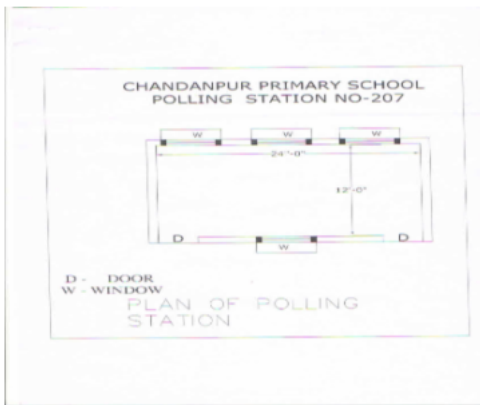

Nazri Naksha

Google Map View

Polling Station Building Front View

Polling Station Front View

Cad View

Key MAP View