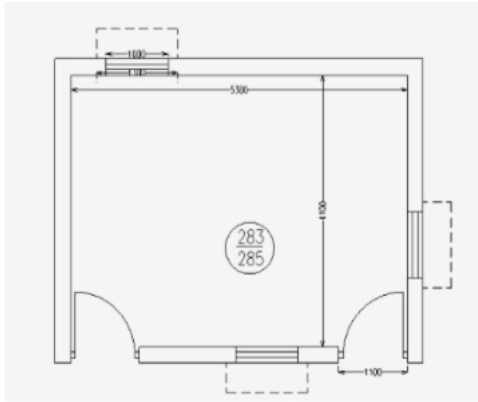

Nazri Naksha

Google Map View

Polling Station Building Front View

Polling Station Front View

Cad View

Key MAP View