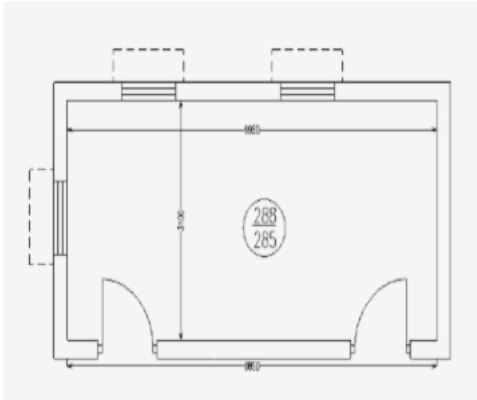

Nazri Naksha

Google Map View

Polling Station Building Front View

Polling Station Front View

Cad View

Key MAP View