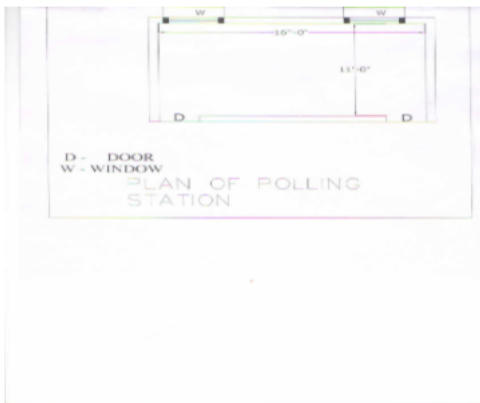

Nazri Naksha

Google Map View

Polling Station Building Front View

Polling Station Front View

Cad View

Key MAP View