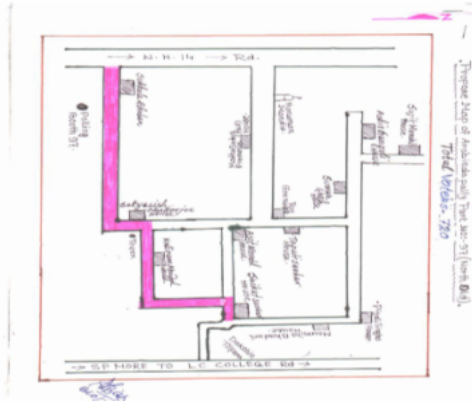

Nazri Naksha

Google Map View