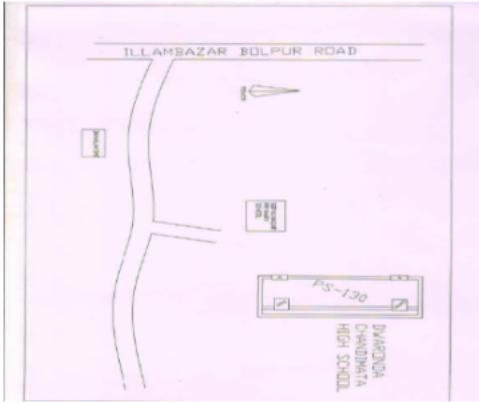

Nazri Naksha

Google Map View

Polling Station Building Front View

Polling Station Front View

Cad View

Key MAP View