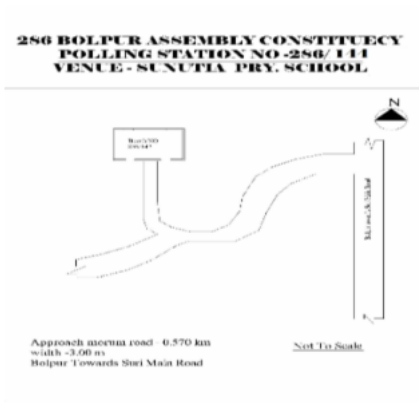

Nazri Naksha

Google Map View