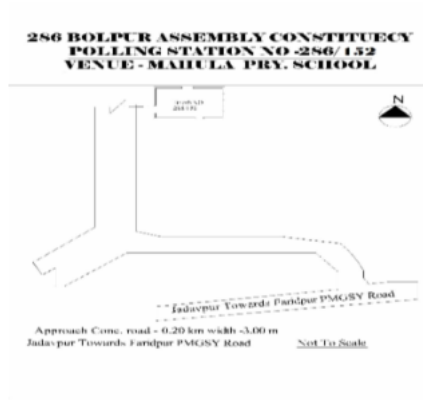

Nazri Naksha

Google Map View