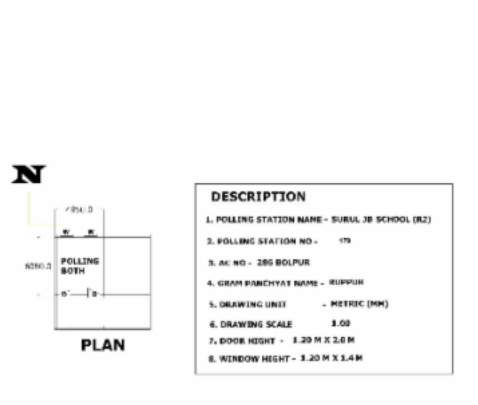

Nazri Naksha

Google Map View

Polling Station Building Front View

Polling Station Front View

Cad View

Key MAP View