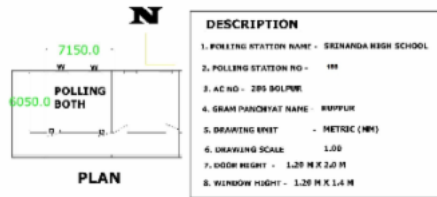

Nazri Naksha

Google Map View

Polling Station Building Front View

Polling Station Front View

Cad View

Key MAP View