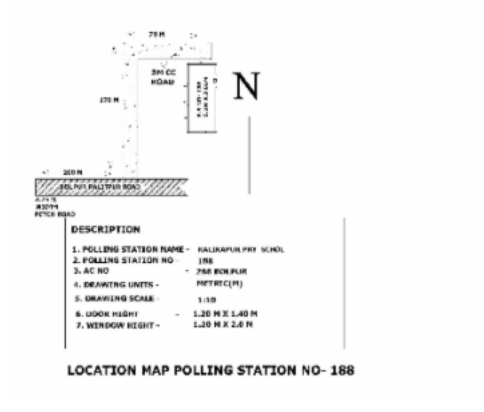

Nazri Naksha

Google Map View